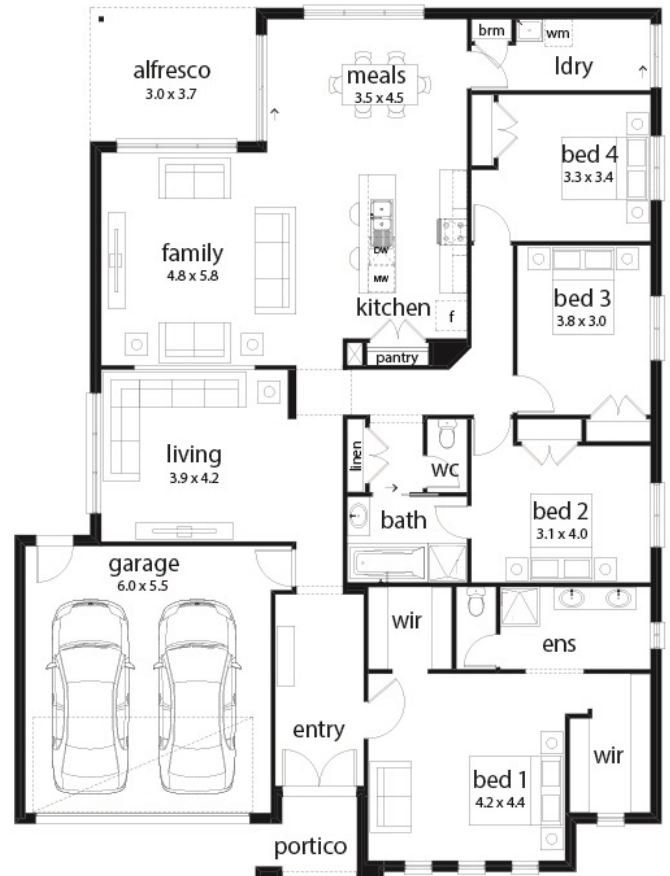

HOUSE & LAND

\$609,643*

SOVEREIGN ROSE – DIGGERS REST

Lot 131 Lindbergh Boulevard
Diggers Rest VIC 3427

🚗 4 🏠 2 🚗 2 🚗 2 🏠 1

Harvard 27 Estate Facade
(Aspirations)

Home size: 27.37sq Land size: 465m²

- ✓ Aspirations Inclusions
- ✓ BAL
- ✓ Site Costs Allowance
- ✓ NBN Connection
- ✓ Double Garage
- ✓ Sectional Garage Door
- ✓ Remote control to garage door
- ✓ Stainless Steel Appliances
- ✓ Ducted Heating
- ✓ Floor Coverings
- ✓ Current Promotion